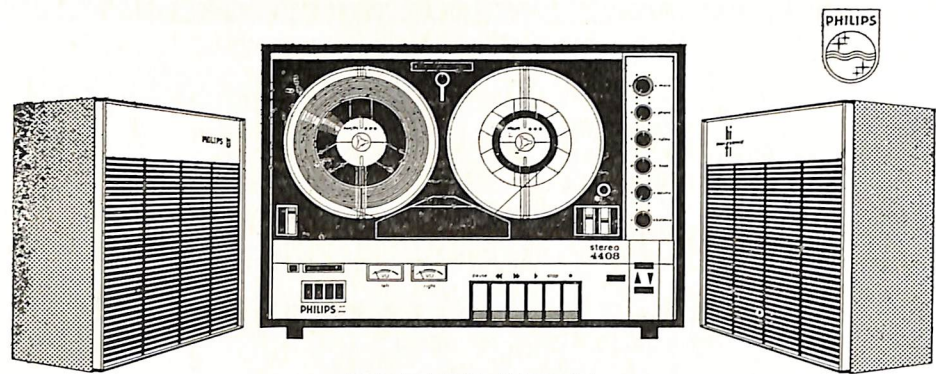

See the full range at: **Joinwell Showrooms**
Tower Road, Sliema Telephone: 34430

PHILIPS

4408 FULL STEREO TAPE RECORDER

Philips have the most complete range of tape recorders, from battery-fed portable recorders to top-class full stereo recorders, like the 4408, with the Hi-Fi International emblem. Of course they vary (since they vary considerably in price, too). A demonstration will show you the difference: in musical quality, in features, in versatility. But what all these Philips recorders have in common is: the guarantee of value for money, great reliability, and worldwide service facilities.