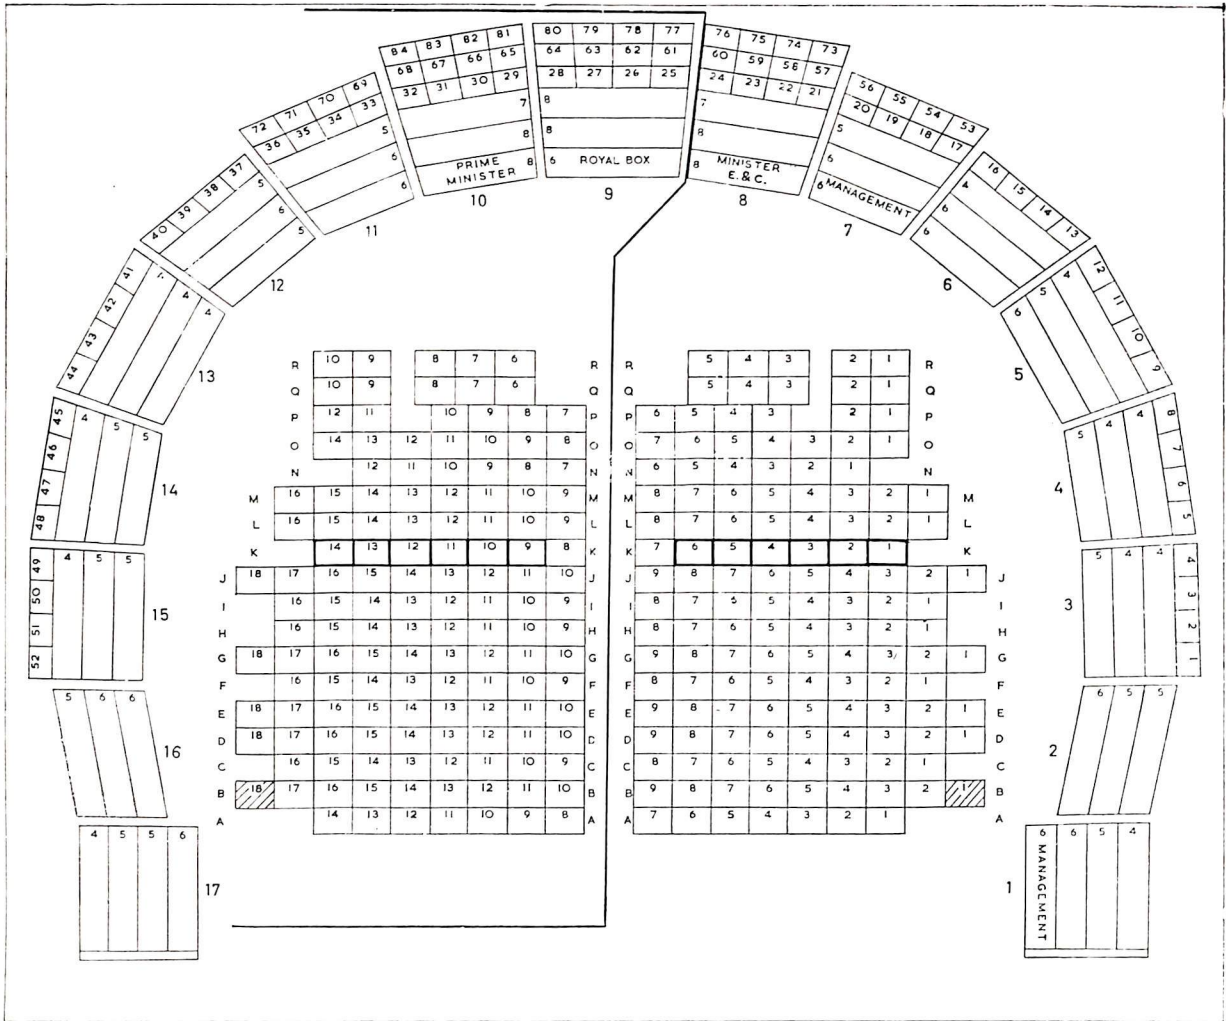

MANOEL THEATRE BOOKING PLAN

Late comers will not be admitted to the Auditorium.

Smoking is not permitted in the Auditorium, in Boxes and in the Gallery.

The Management reserve to themselves the right to vary or omit any part of the programme without previous notice.

Patrons are reminded that taking of photographs during the performance is not allowed.

Children, even when accompanied by their parents, will be required to occupy a seat.