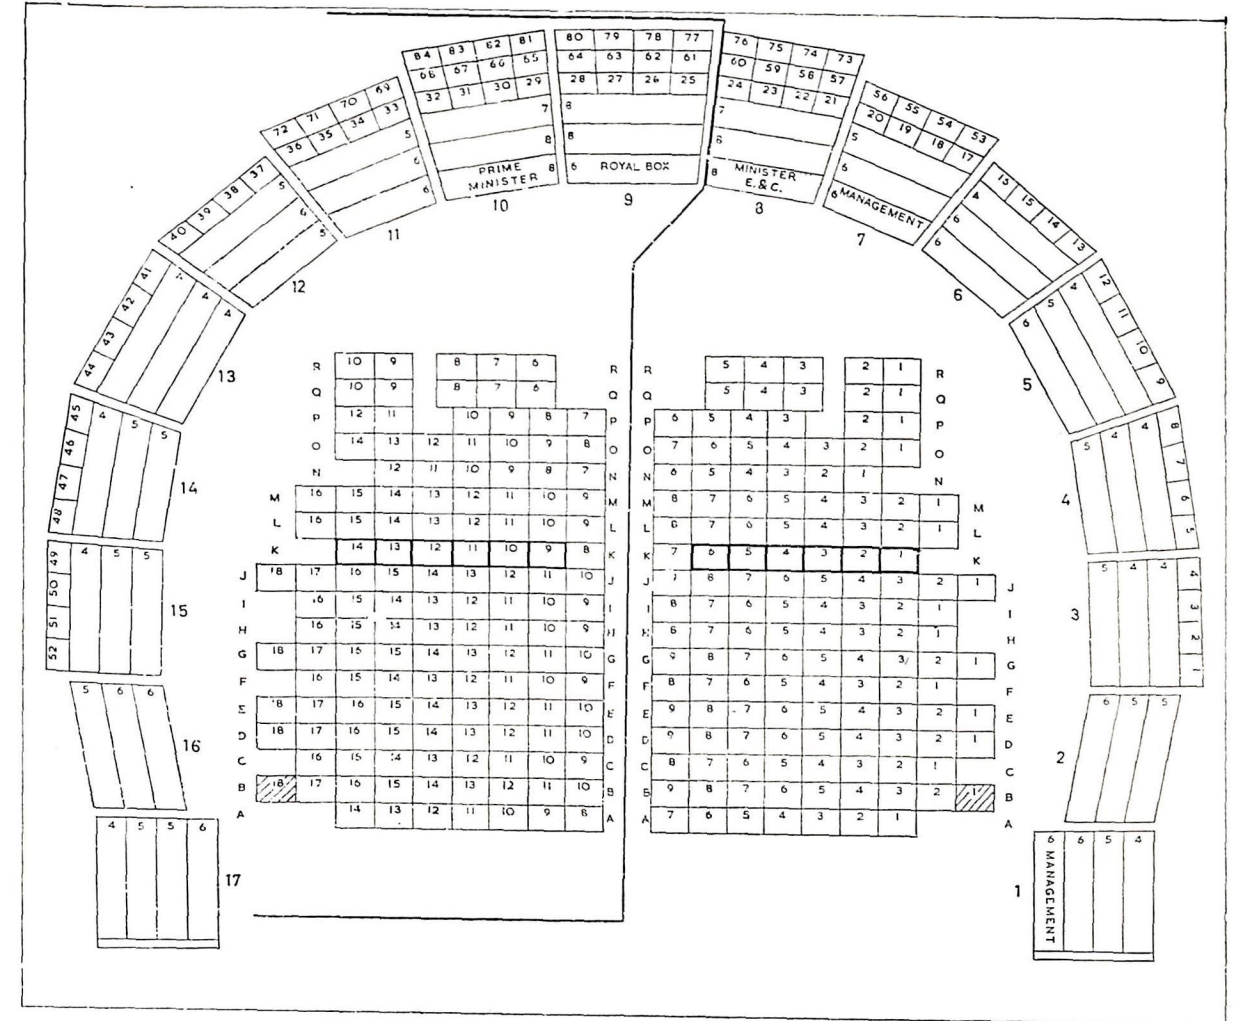

Chairman

MISS MARIE LOURDES BONNICI,
L.R.S.M., L.Mus.L.C.M., F.L.C.M.

Hon. Treasurer

MANOEL THEATRE BOOKING PLAN

Late comers will not be admitted to the Auditorium.

Smoking is not permitted in the Auditorium, in the Boxes and in the Gallery.