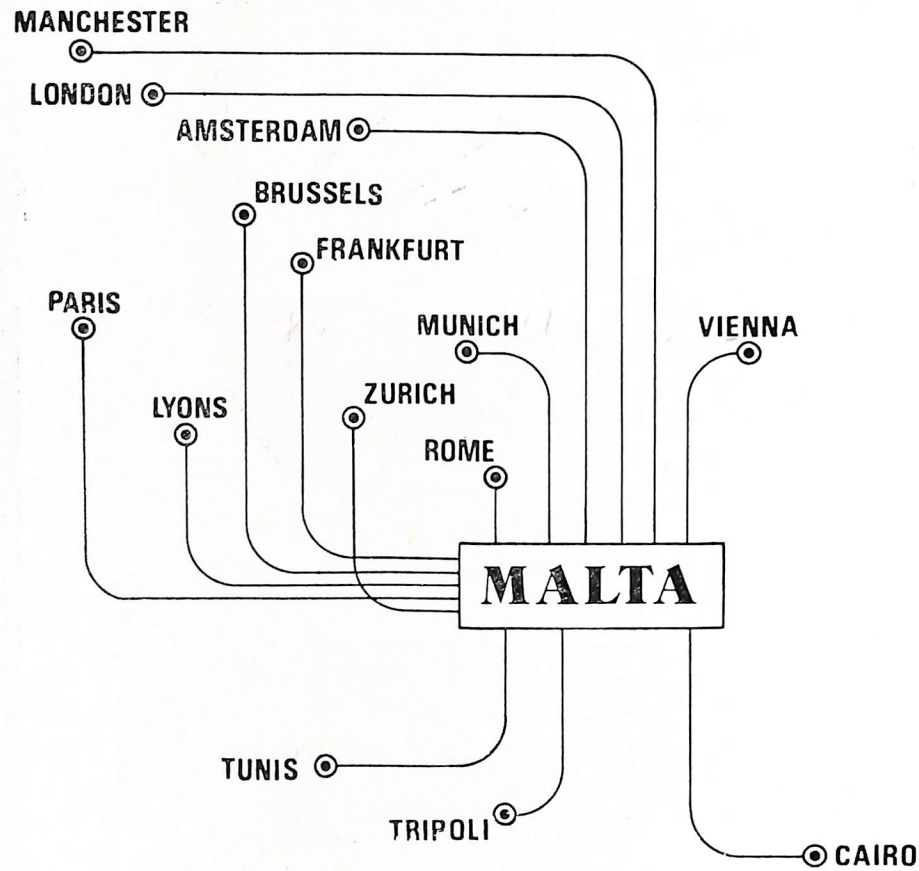

AIRMALTA

**Great destinations.
Great airline.**

Reservations tel: 882922/29

M.A.D.C.

presents

DICK WHITTINGTON

A PANTOMIME IN TWO ACTS

Directed by

JON ROSSER

Musical Director

MRO. JOSEPH VELLA

at the

MANOEL THEATRE, VALLETTA

27th December 1980 — 4th January 1981